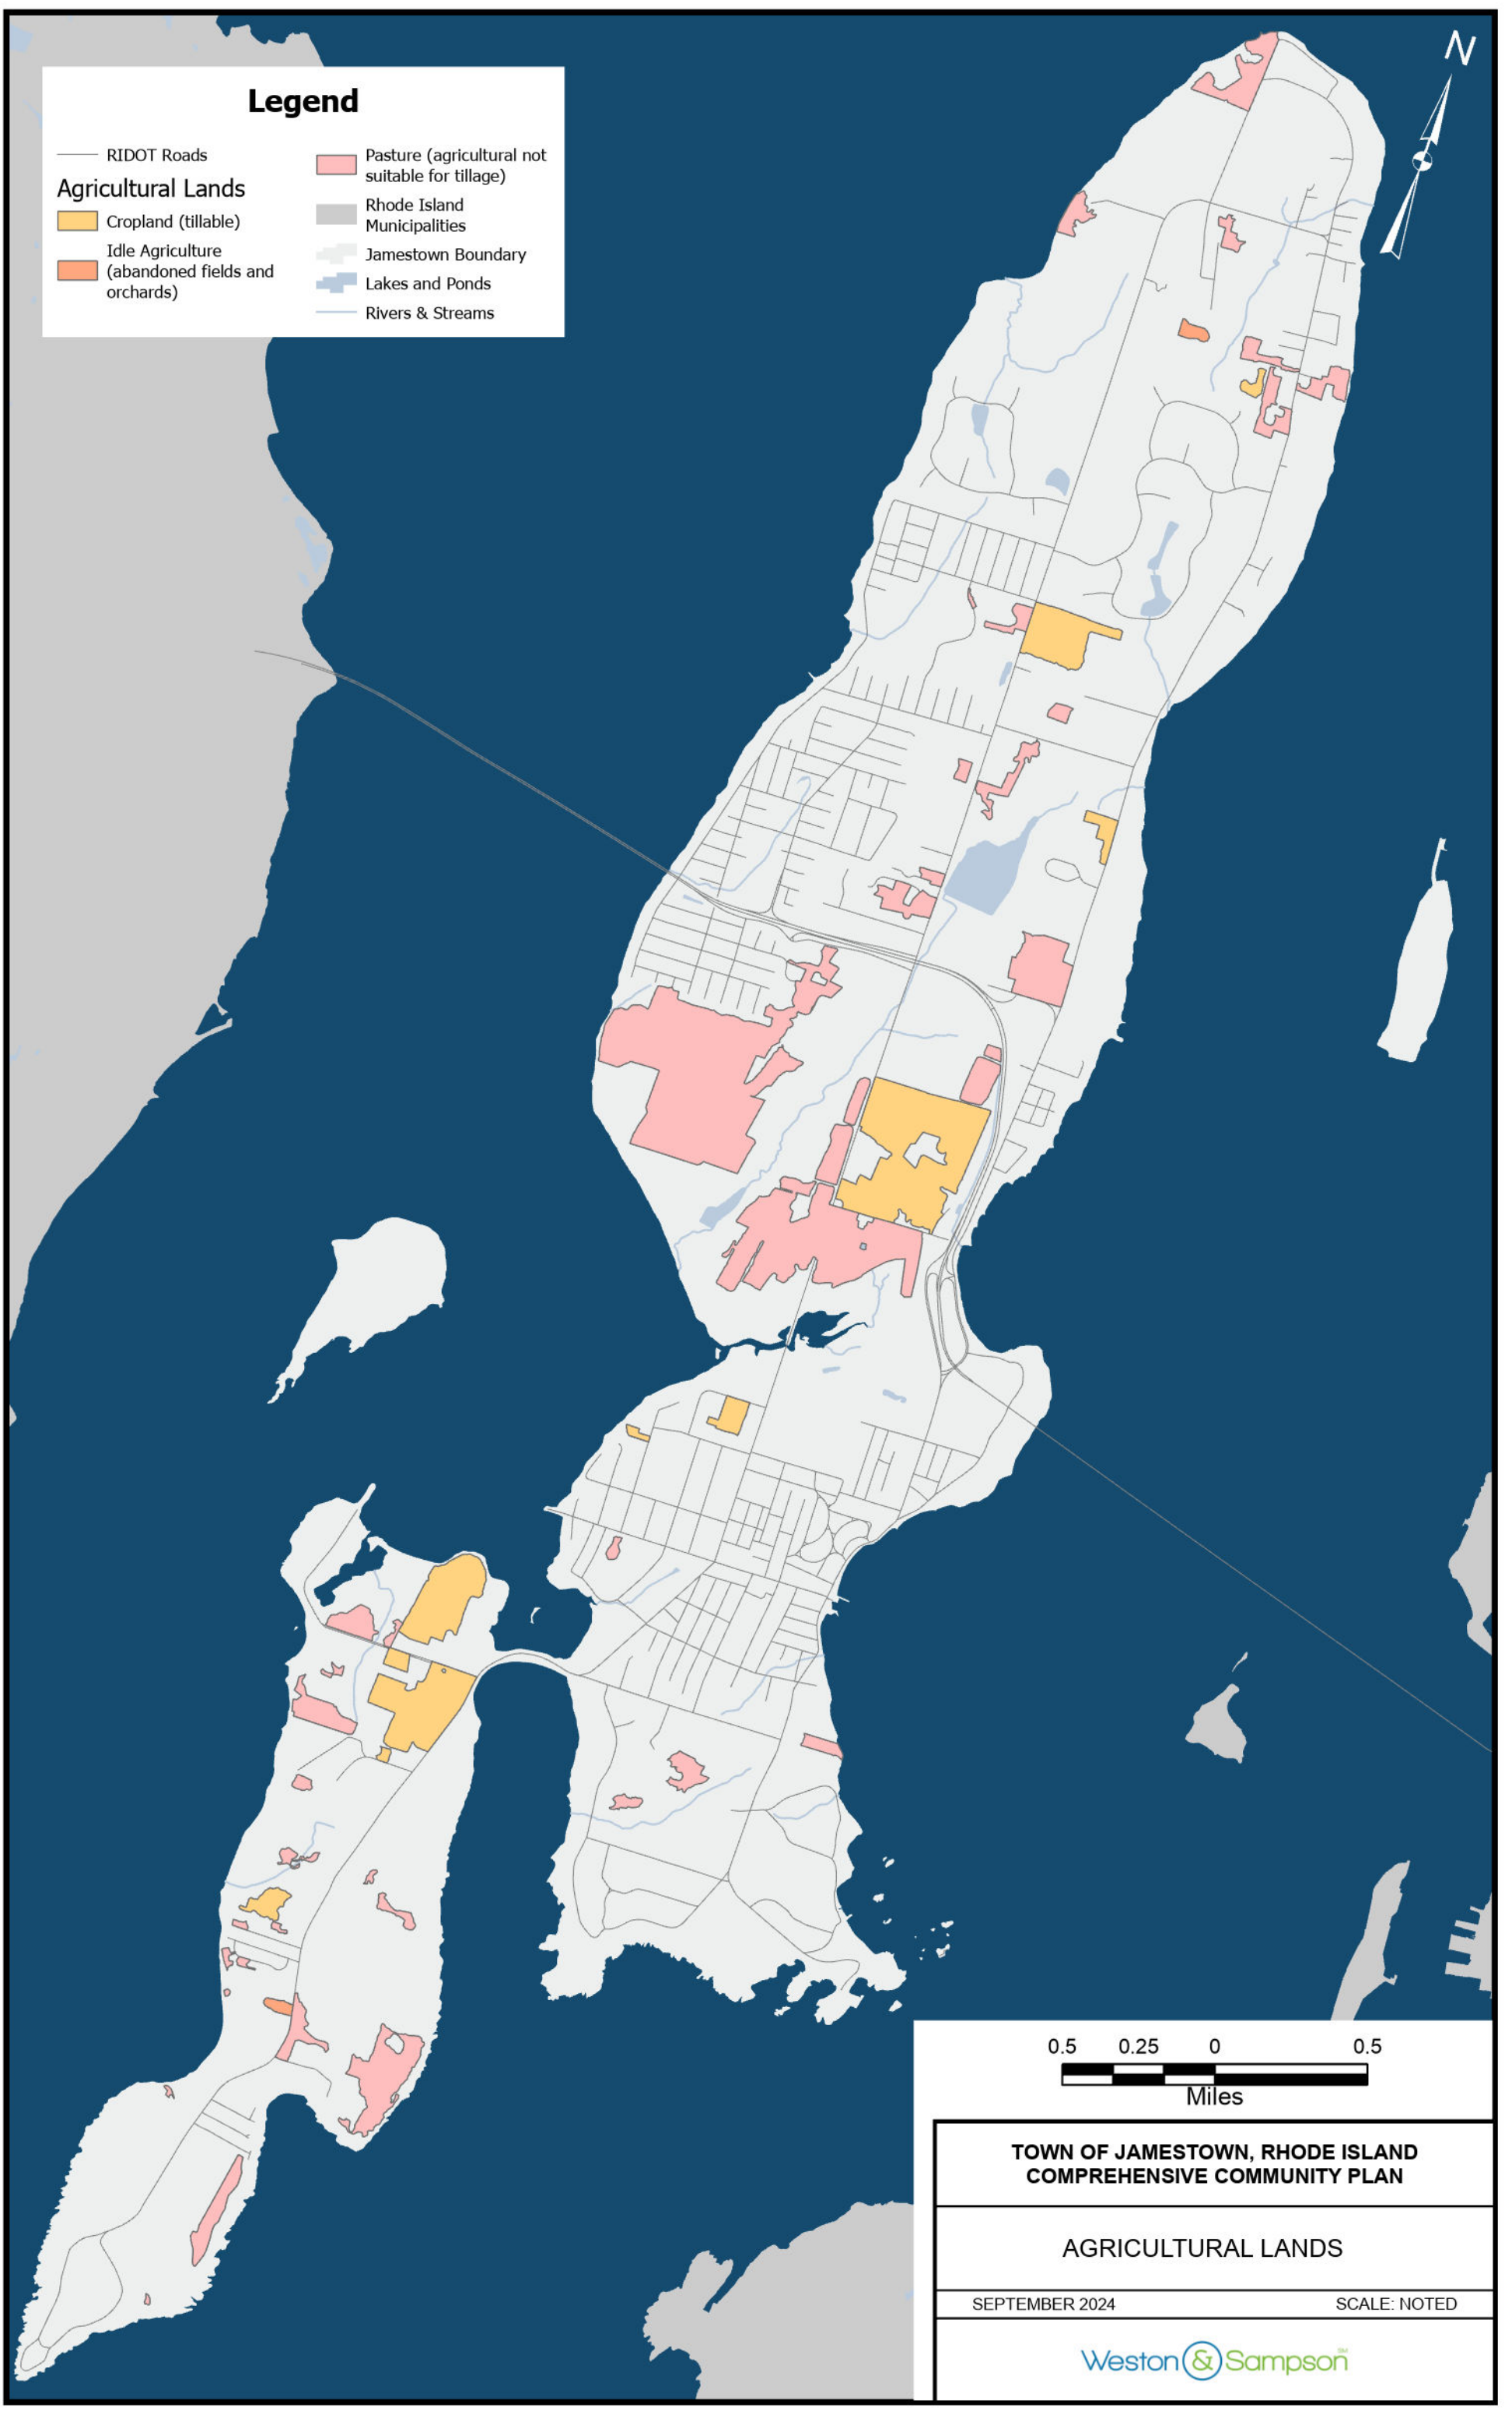

Legend

- RIDOT Roads
- Agricultural Lands**
 - Cropland (tillable)
 - Idle Agriculture (abandoned fields and orchards)
- Pasture (agricultural not suitable for tillage)
- Rhode Island Municipalities
- Jamestown Boundary
- Lakes and Ponds
- Rivers & Streams

**TOWN OF JAMESTOWN, RHODE ISLAND
COMPREHENSIVE COMMUNITY PLAN**

AGRICULTURAL LANDS

SEPTEMBER 2024

SCALE: NOTED