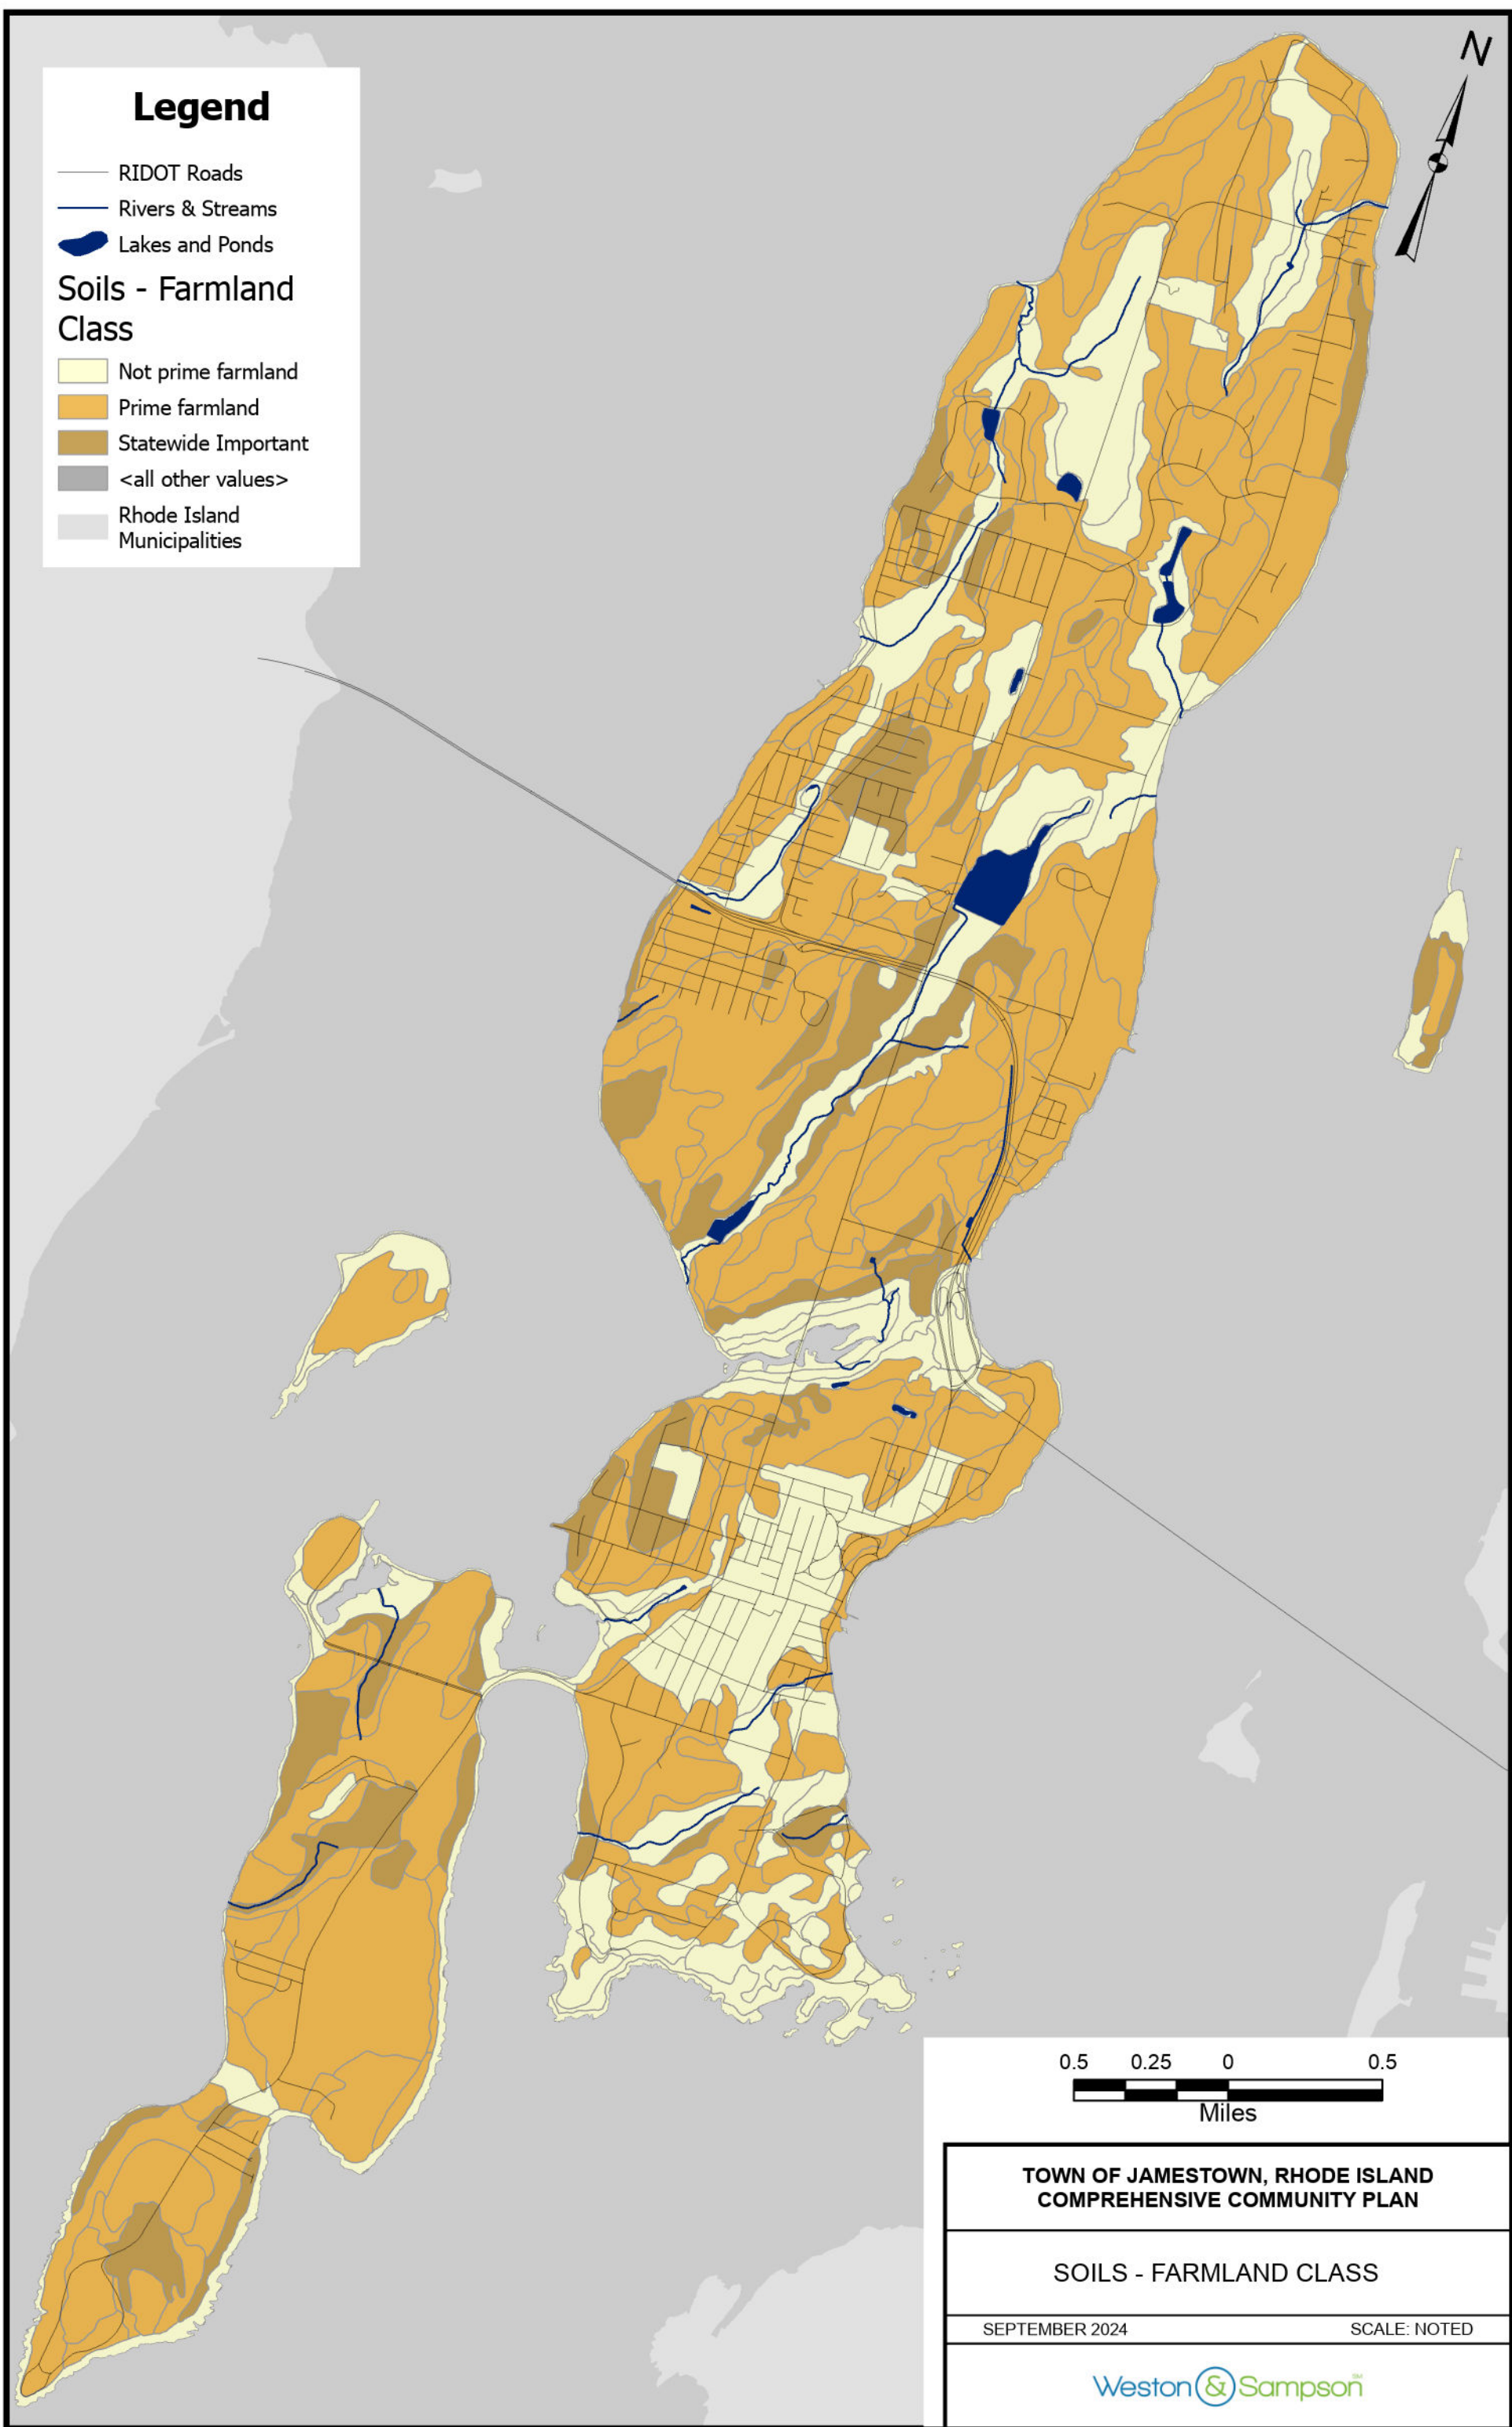

Legend

- RIDOT Roads
- Rivers & Streams
- Lakes and Ponds

Soils - Farmland Class

- Not prime farmland
- Prime farmland
- Statewide Important
- <all other values>
- Rhode Island Municipalities

TOWN OF JAMESTOWN, RHODE ISLAND
COMPREHENSIVE COMMUNITY PLAN

SOILS - FARMLAND CLASS

SEPTEMBER 2024

SCALE: NOTED