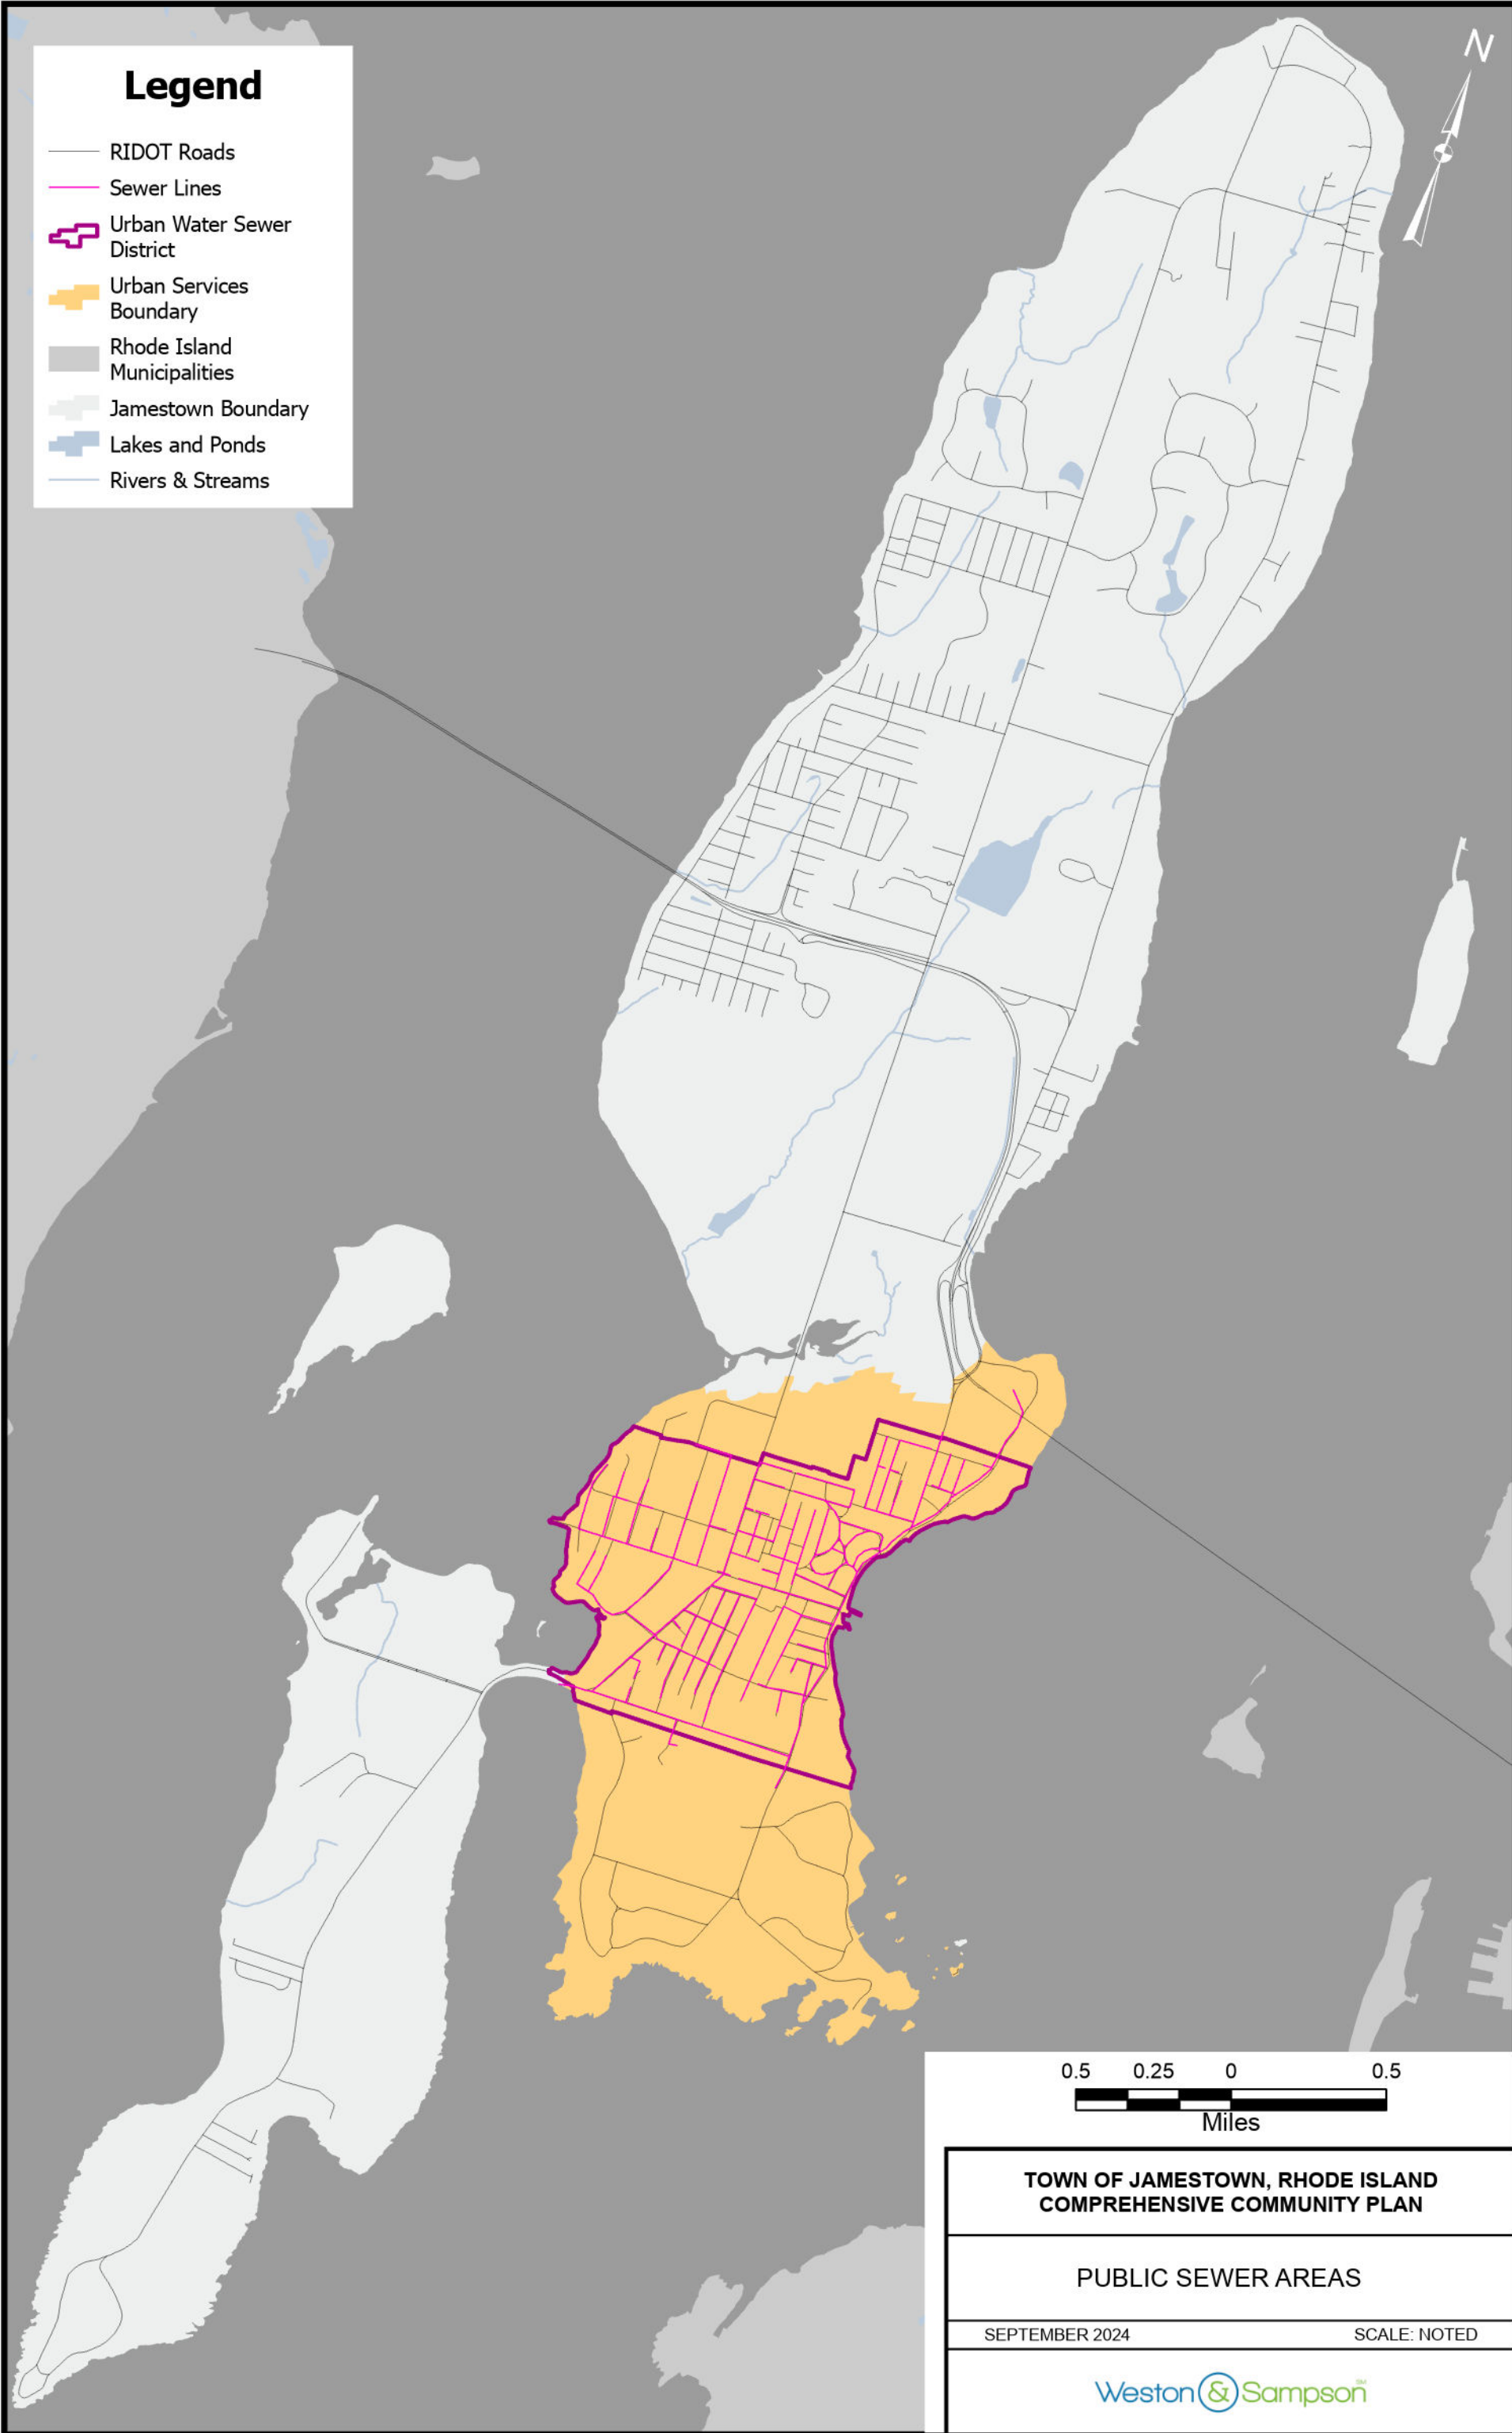

# Legend

- RIDOT Roads
- Sewer Lines
- Urban Water Sewer District
- Urban Services Boundary
- Rhode Island Municipalities
- Jamestown Boundary
- Lakes and Ponds
- Rivers & Streams

**TOWN OF JAMESTOWN, RHODE ISLAND  
COMPREHENSIVE COMMUNITY PLAN**

**PUBLIC SEWER AREAS**

SEPTEMBER 2024

SCALE: NOTED