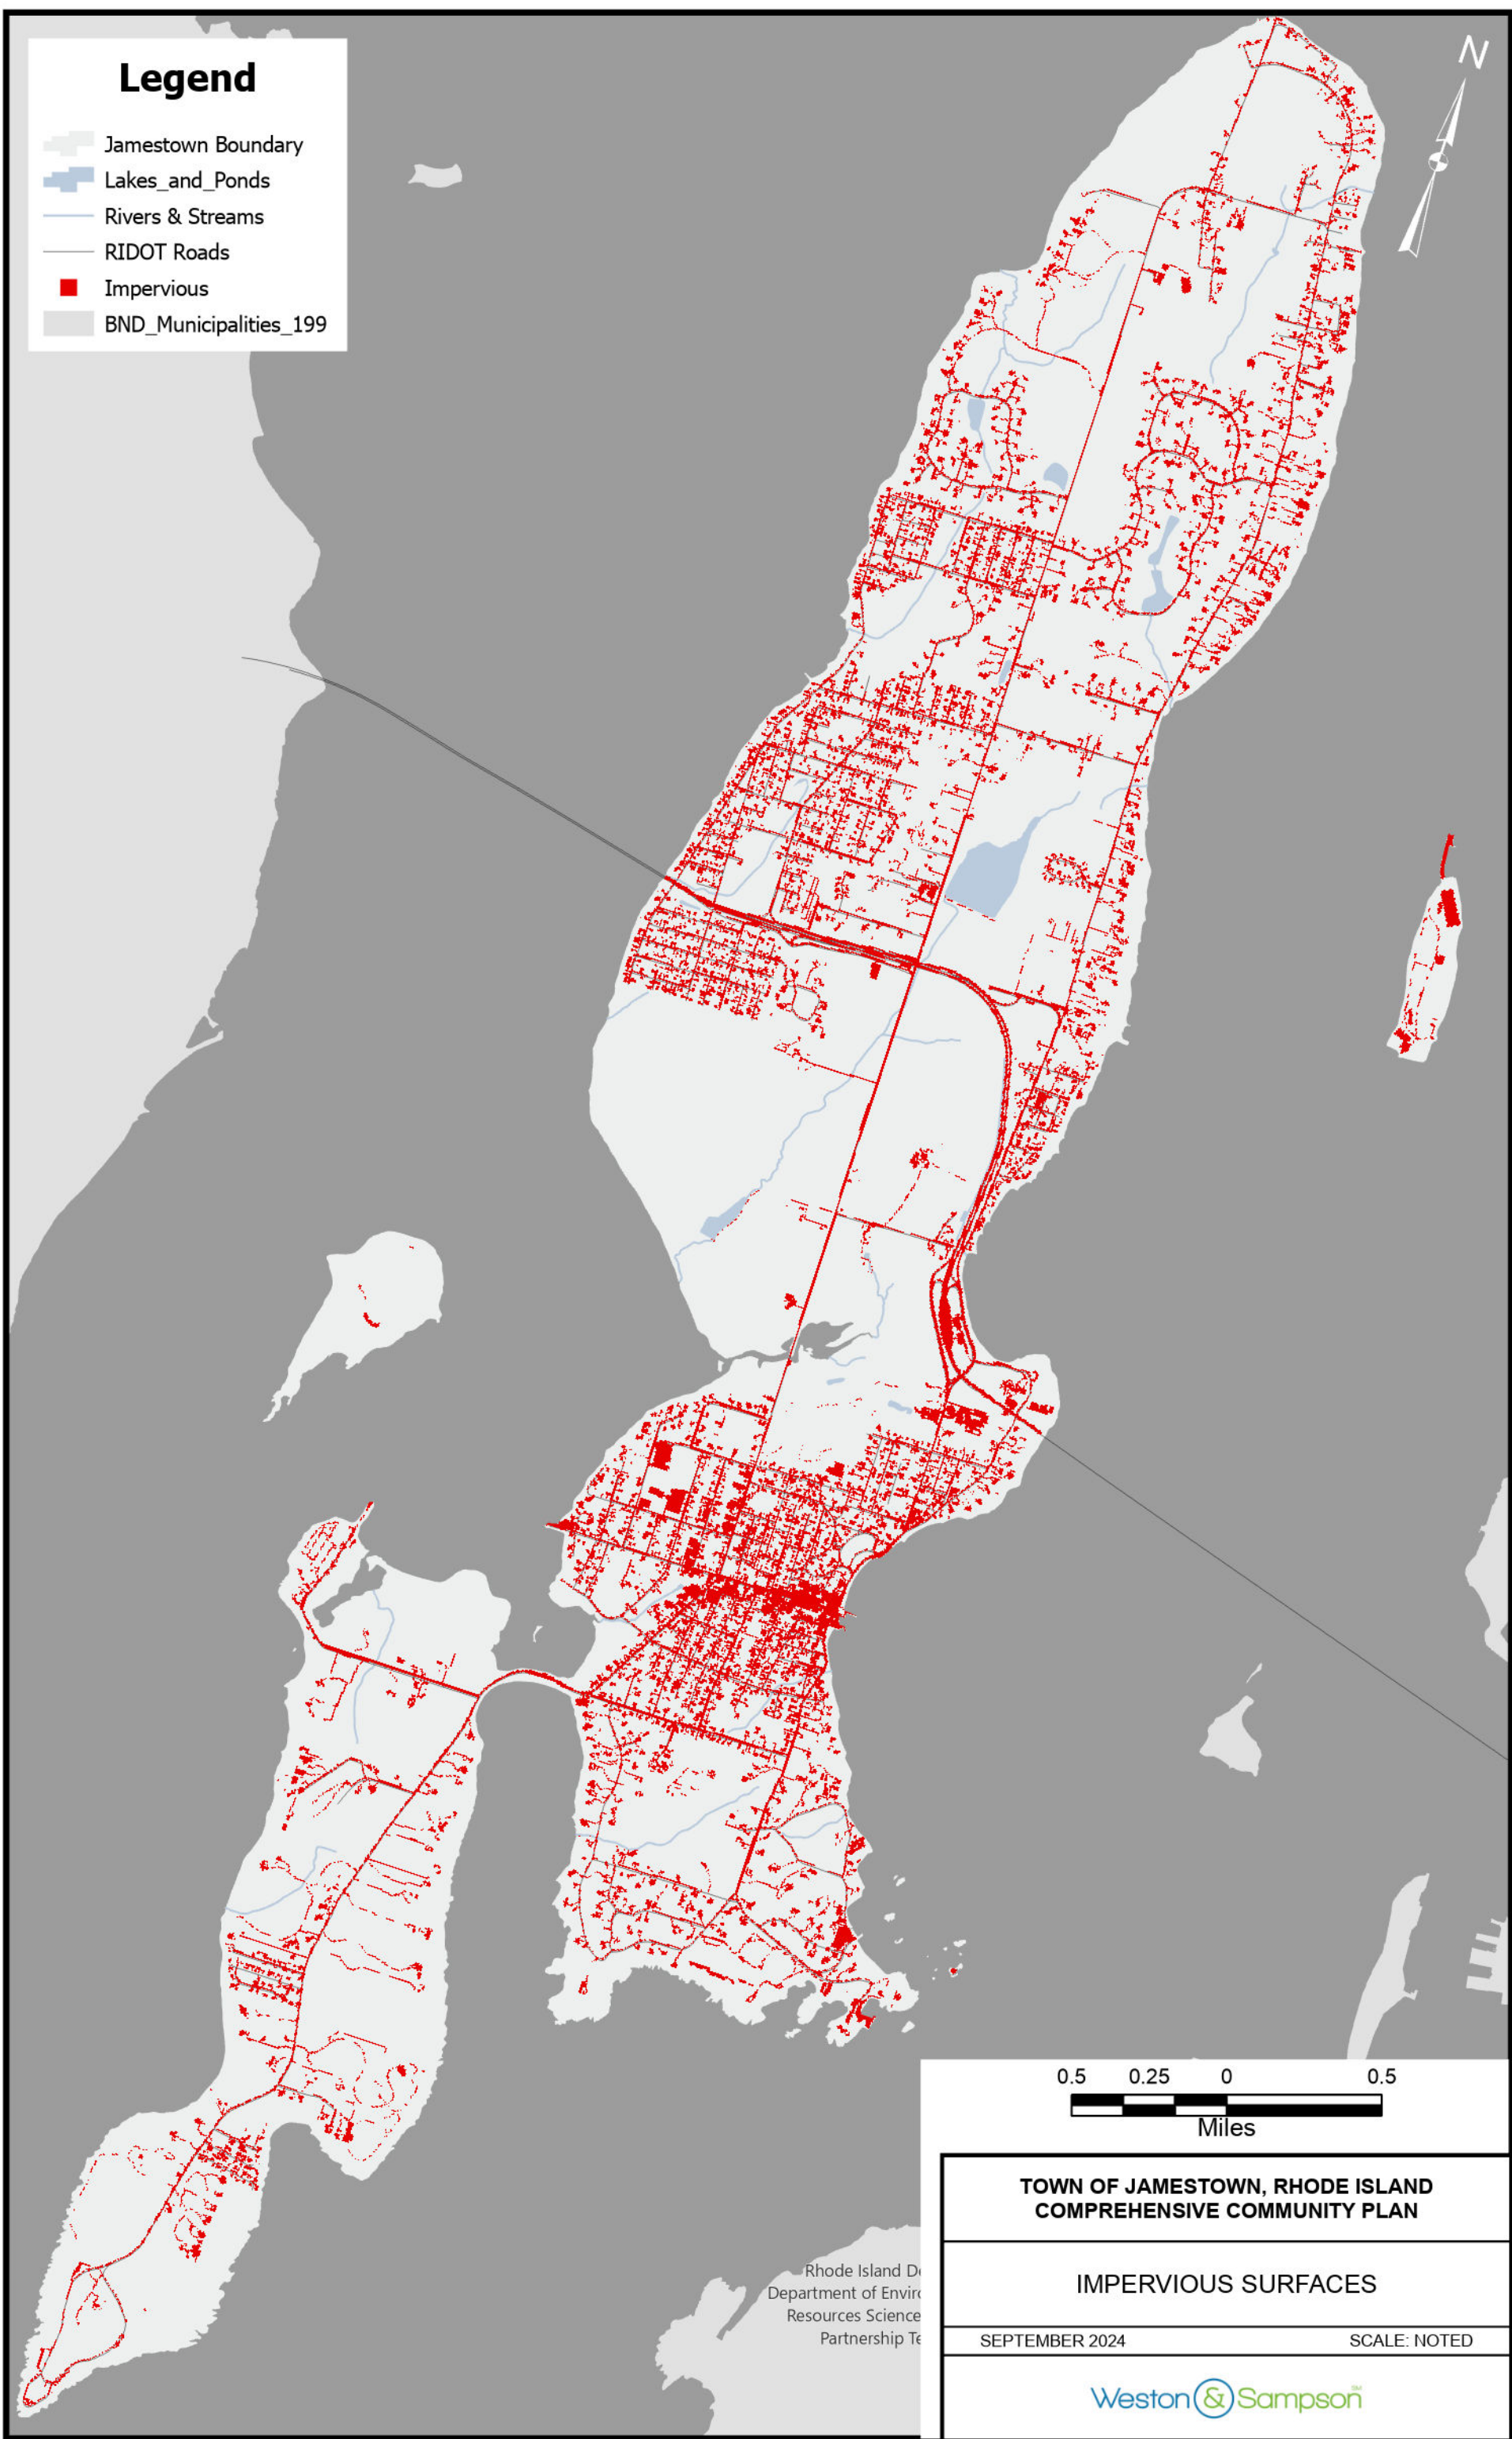

Legend

- Jamestown Boundary
- Lakes_and_Ponds
- Rivers & Streams
- RIDOT Roads
- Impervious
- BND_Municipalities_199

TOWN OF JAMESTOWN, RHODE ISLAND COMPREHENSIVE COMMUNITY PLAN

IMPERVIOUS SURFACES

SEPTEMBER 2024