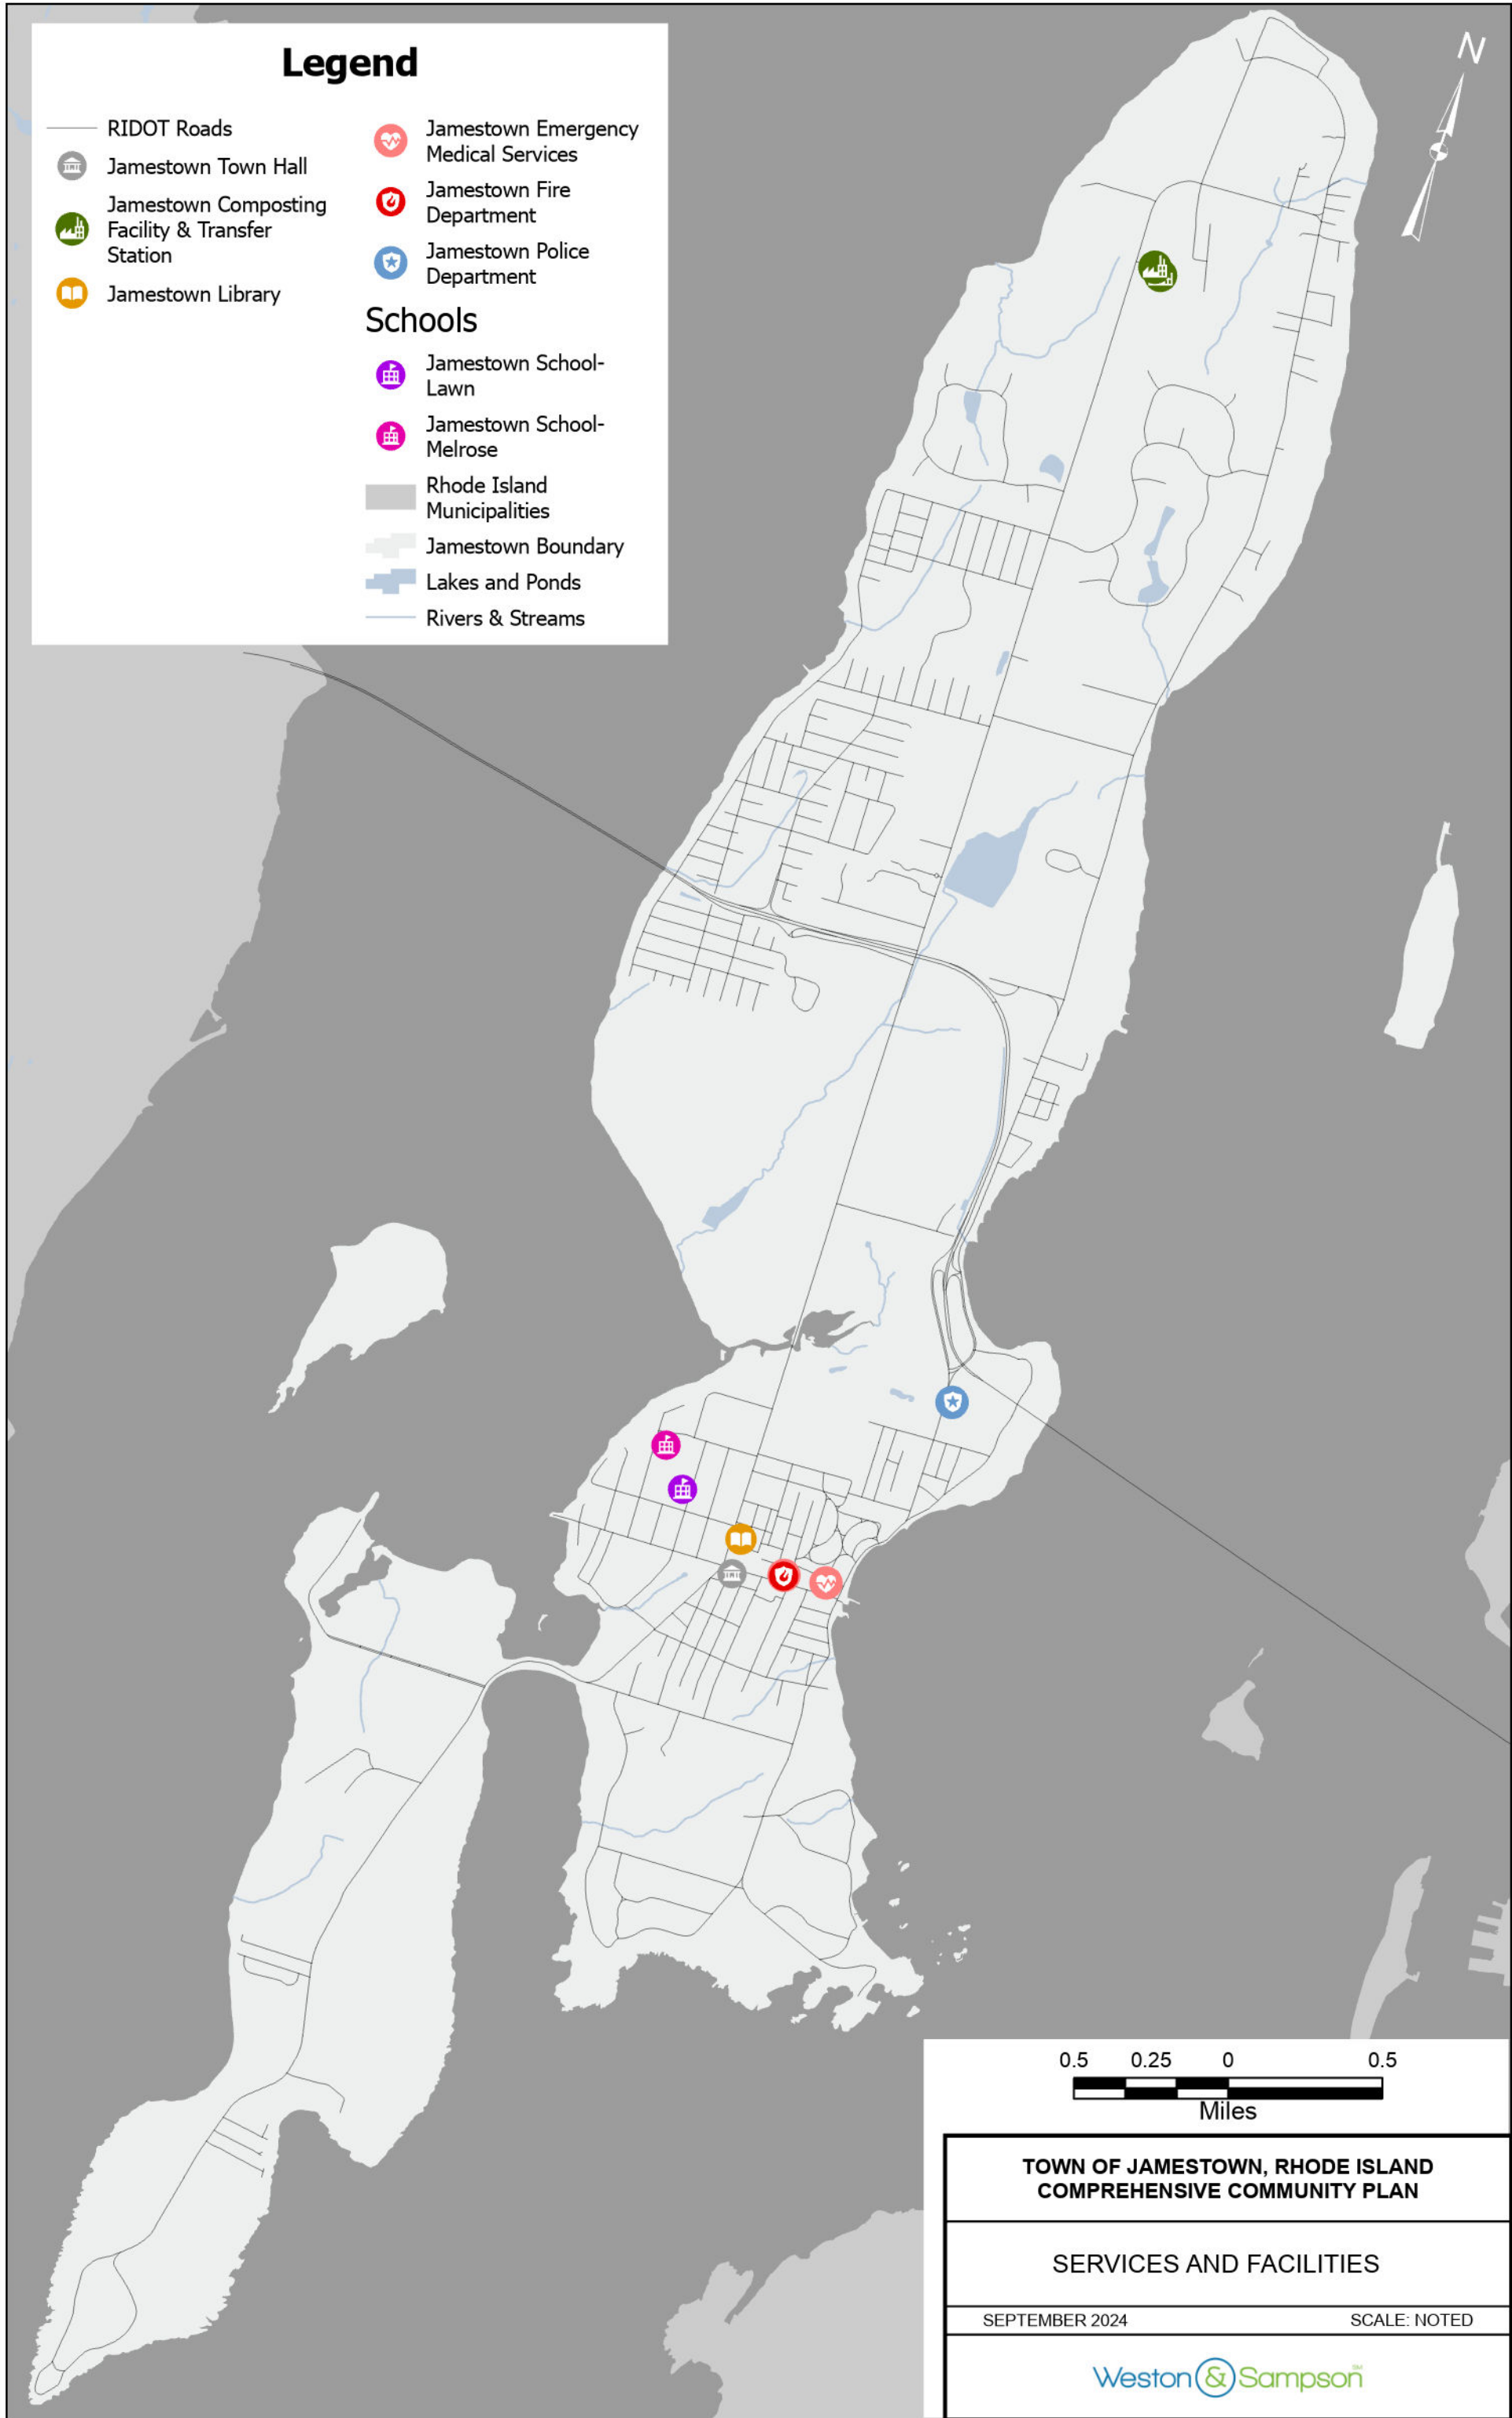

# Legend

- RIDOT Roads
- 🏛️ Jamestown Town Hall
- 🏭 Jamestown Composting Facility & Transfer Station
- 📖 Jamestown Library
- 🚑 Jamestown Emergency Medical Services
- 🚒 Jamestown Fire Department
- 👮 Jamestown Police Department
- Schools**
  - 🏫 Jamestown School-Lawn
  - 🏫 Jamestown School-Melrose
- ▭ Rhode Island Municipalities
- ▭ Jamestown Boundary
- 🌊 Lakes and Ponds
- 🌊 Rivers & Streams

**TOWN OF JAMESTOWN, RHODE ISLAND  
COMPREHENSIVE COMMUNITY PLAN**

**SERVICES AND FACILITIES**

SEPTEMBER 2024

SCALE: NOTED