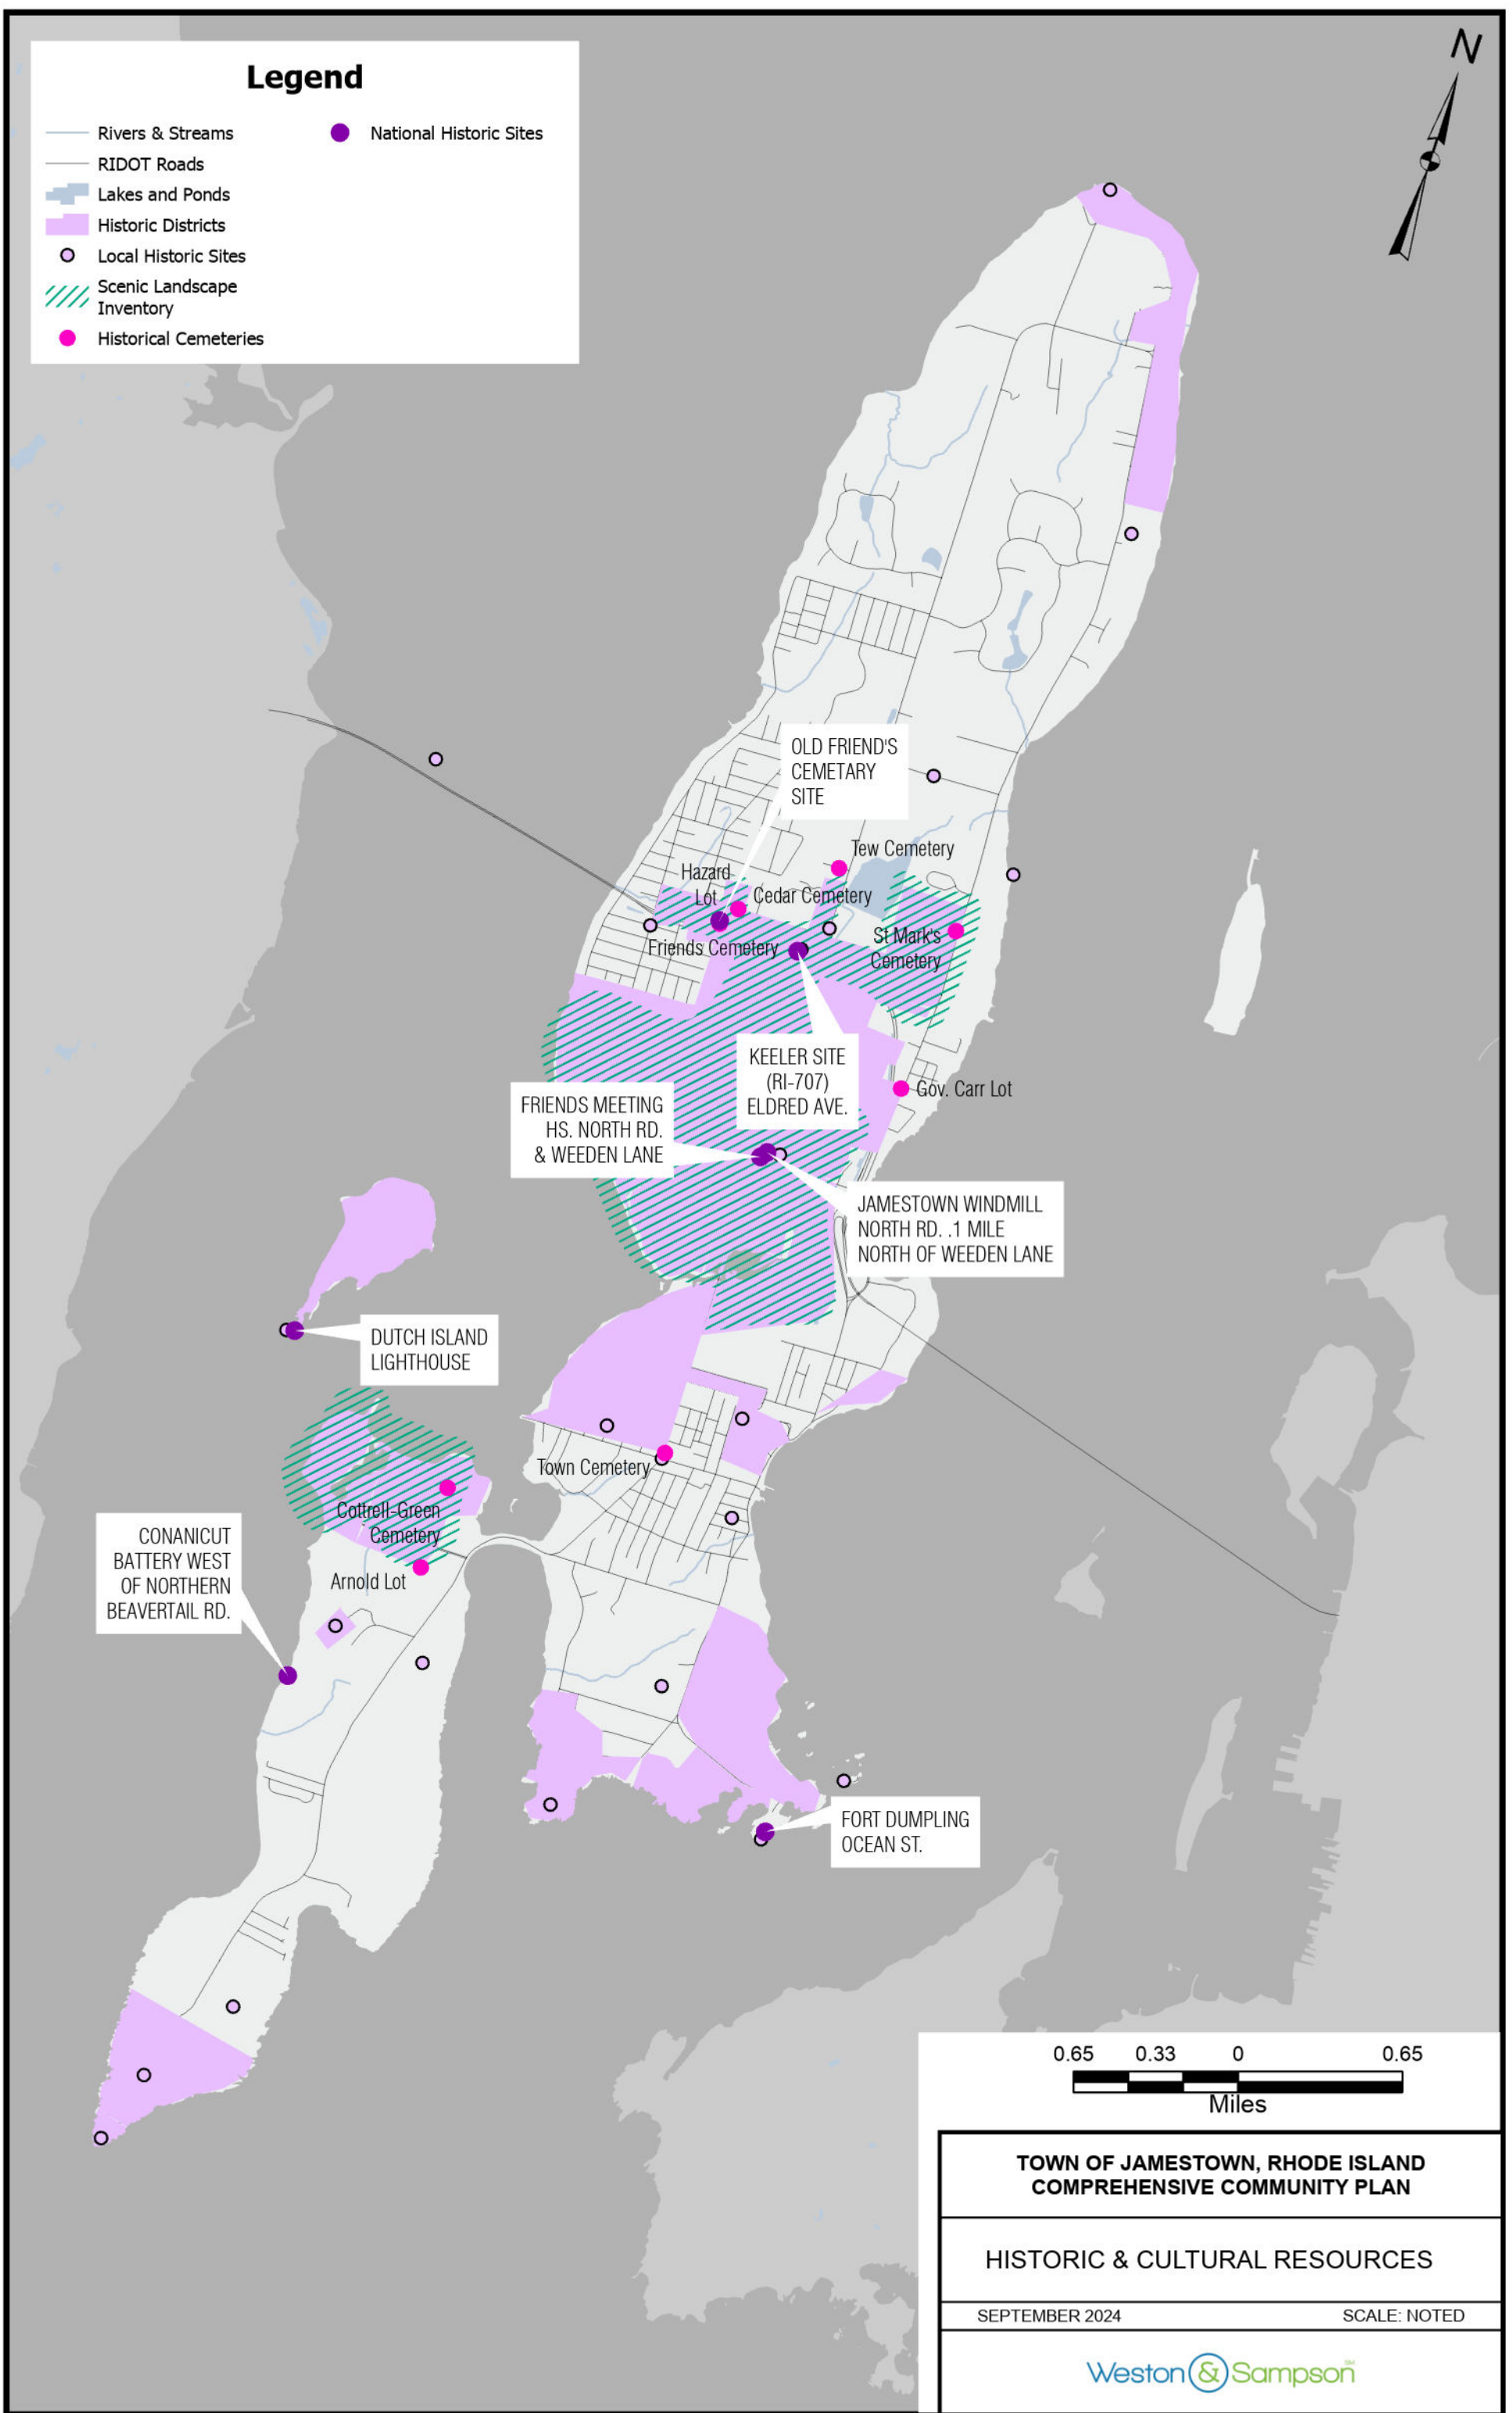

## Legend

-  Rivers & Streams
-  RIDOT Roads
-  Lakes and Ponds
-  Historic Districts
-  Local Historic Sites
-  Scenic Landscape Inventory
-  Historical Cemeteries
-  National Historic Sites

**TOWN OF JAMESTOWN, RHODE ISLAND  
COMPREHENSIVE COMMUNITY PLAN**

**HISTORIC & CULTURAL RESOURCES**

SEPTEMBER 2024

SCALE: NOTED