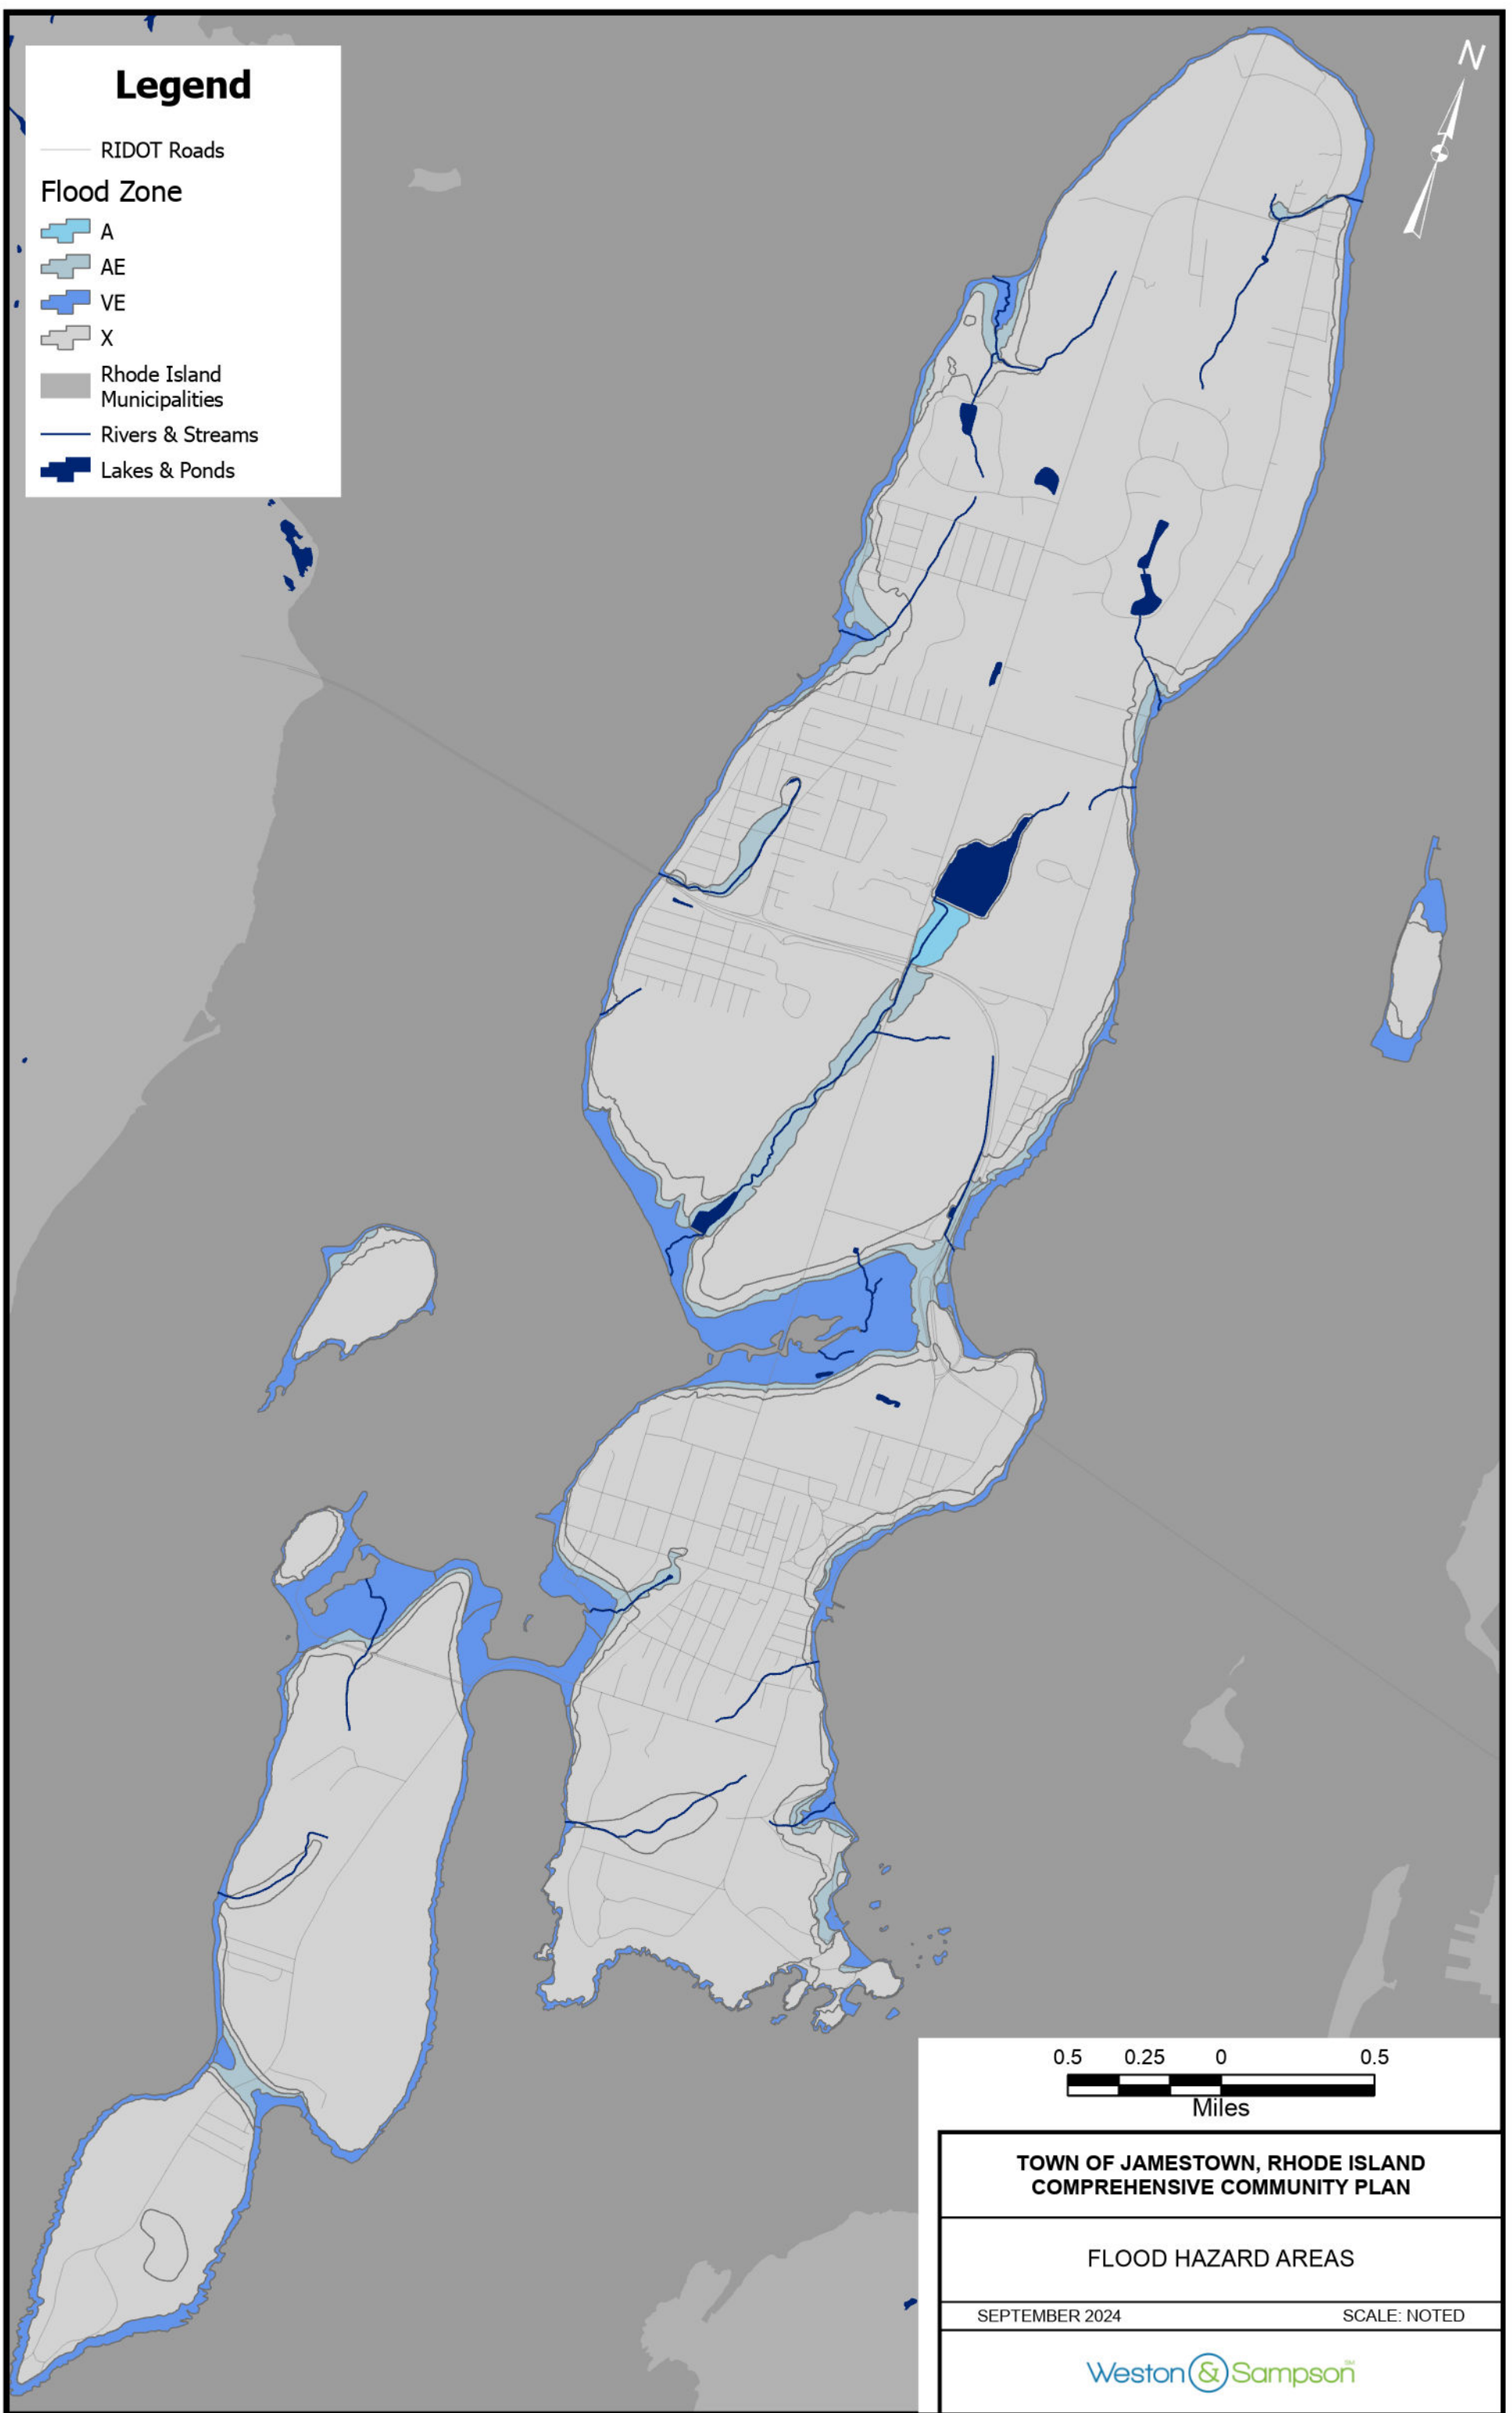

Legend

- RIDOT Roads
- Flood Zone**
 - A
 - AE
 - VE
 - X
- Rhode Island Municipalities
- Rivers & Streams
- Lakes & Ponds

**TOWN OF JAMESTOWN, RHODE ISLAND
COMPREHENSIVE COMMUNITY PLAN**

FLOOD HAZARD AREAS

SEPTEMBER 2024

SCALE: NOTED